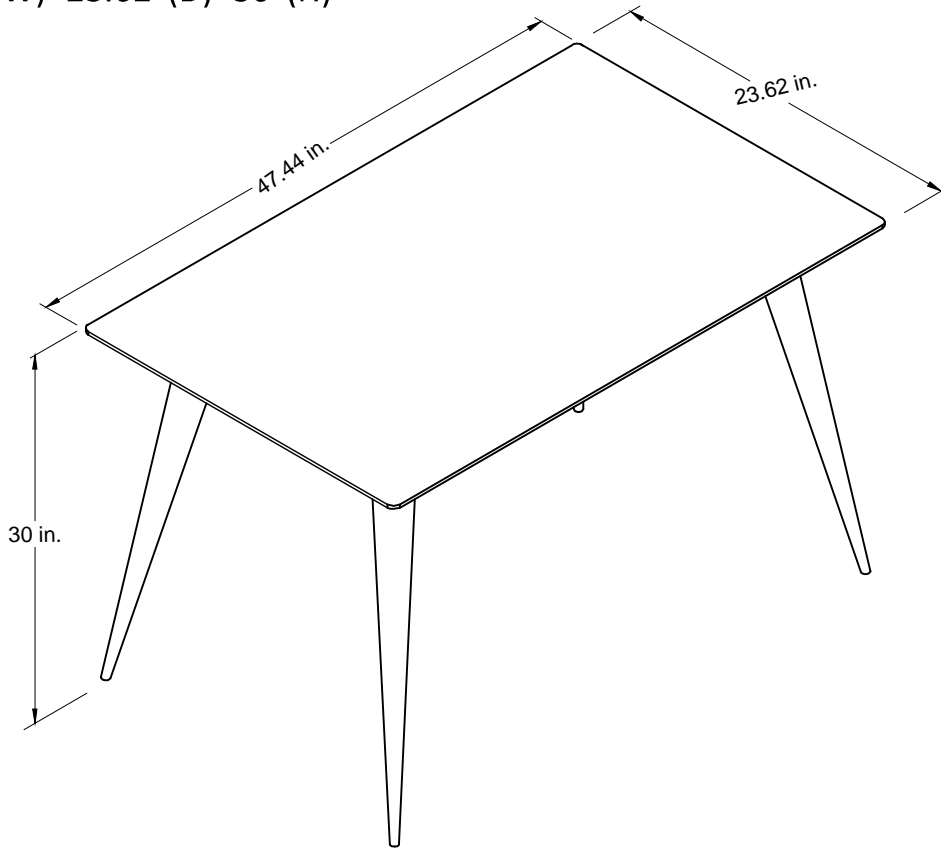

Desk

Model Number: 4524801COM

Finish: Walnut

**NOV
OGR
ATZ**

OVERALL PRODUCT SIZE(in inches)

Wall Shelf:47.44"(W)*23.62"(D)*30"(H)

MAXIMUM WEIGHT CAPACITIES